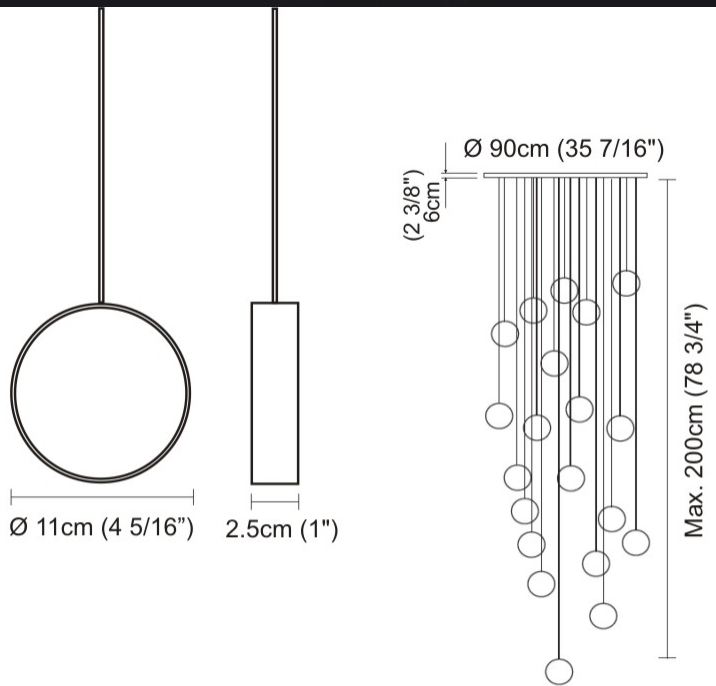

1. To build a product code in our configurator select the specify button on the base model # product page
2. To build a manual product code on this datasheet choose from the options listed below in blue font and add the suffix to the base model #

GENERAL

Series: Do Not Disturb
Partner: Knikerboker
Division: Design
Installation: Suspension
Product Type: Pendant
Mounting Location: Ceiling
Light Distribution: Direct / Indirect

PHYSICAL

Shape: Round
Diameter (mm): 900
Diameter (in): 35 ⁷/₁₆
Max. Overall Height (mm): 2000
Max. Overall Height (in): 78 ³/₄
Diffuser: Opal
Fixture Finish: [EWH](#) / [EBK](#) / [MAN](#) / [COF](#) / [PRD](#) / [SLF](#) / [GLF](#) / [CLF](#) / [BRL](#)
Fixture Material: Aluminum
Cable Details: Silicon Coaxial Cable 10 Cables Of 1500mm / 59 1/16" 10 Cables Of 2000mm / 78 3/4"

ELECTRICAL

Lamp Type: LED
Input Wattage (W): 160
Total Output Wattage (W): 140
Dimming: 0-10V Dimming / Phase Dimming (120Vac Only)
Driver Included: Yes
Driver Location: Integrated
Driver Type: Constant Voltage - Universal
Driver Class: Class 2
Input Voltage (V): 120 - 277
Output Voltage (V): 24
Upon Request: (Not included - see components) Remote: Phase dimming @120Vac only / (Included) Integral: 0-10Vdc dimming / 277Vac

LED

Number of LEDs: 20
Color Temperature (°K): 3000
Max. Delivered Lumen (lm): 2000
CRI: >85 CRI
Lamp Life (hrs): 50000

OPTICAL

RATINGS AND CERTIFICATIONS

Certified By: Certified for North American Standards
IP rating: IP20