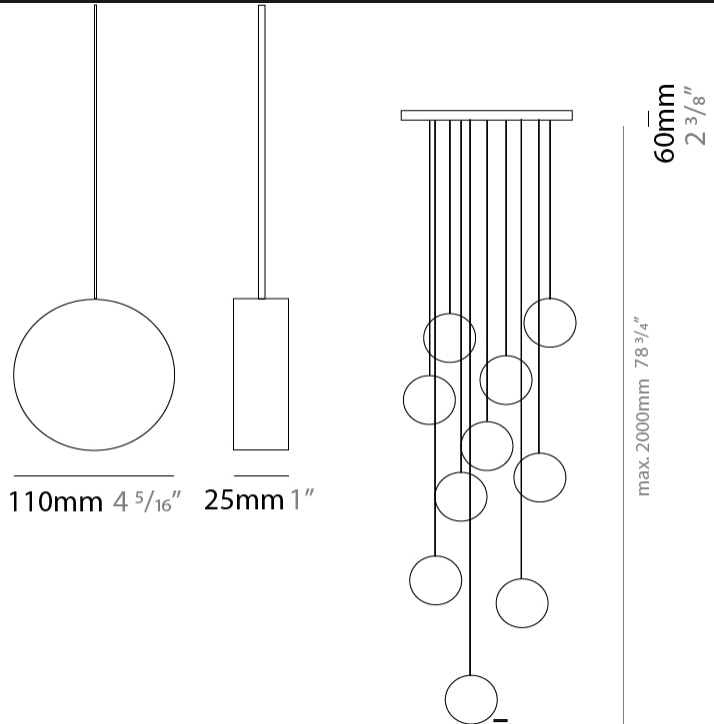

PROJECT	
TYPE	
SPECIFIER	
QUANTITY	
DATE	

DO NOT DISTURB SUSPENSION

D131561-

base number   Finish
Options

1. To build a product code in our configurator select the specify button on the base model # product page
2. To build a manual product code on this datasheet choose from the options listed below in blue font and add the suffix to the base model #

GENERAL

Series: Do Not Disturb
Brand: Knikerboker
Division: Design
Mounting Type: Suspension
Mounting Location: Ceiling
Subcategory: Pendant

PHYSICAL

Shape: Round
Diameter (mm): 500
Diameter (in): 19 11/16
Extension (mm): 1500
Extension (in): 59 1/16
Light Distribution: Direct / Indirect
Diffuser: Opal
Fixture Finish: [EWH](#) / [EBK](#) / [MAN](#) / [COF](#) / [PRD](#) / [SLF](#) / [GLF](#) / [CLF](#) / [BRL](#)
Fixture Material: Aluminum
Cable Details: Silicion Coaxial Cable 1500 / 59 1/16

ELECTRICAL

Lamp Type: LED
Input Wattage (W): 80
Total Output Wattage (W): 70
Dimming: Non-Dimmable / 0-10V Dimming
Driver Included: Yes
Driver Location: Integrated
Driver Type: Constant Voltage - Universal
Driver Class: Class 2
Input Voltage (V): 120 - 277
Output Voltage (V): 24
Upon Request: Remote: Phase dimming @120Vac only

LED

Number of LEDs: 10
Color Temperature (°K): 3000
Max. Delivered Lumen (lm): 10000
CRI: >85 CRI
Lamp Life (hrs): 50000

OPTICAL

RATINGS AND CERTIFICATIONS

Certified By: CSA Certified to UL and CSA Standards
IP rating: IP20