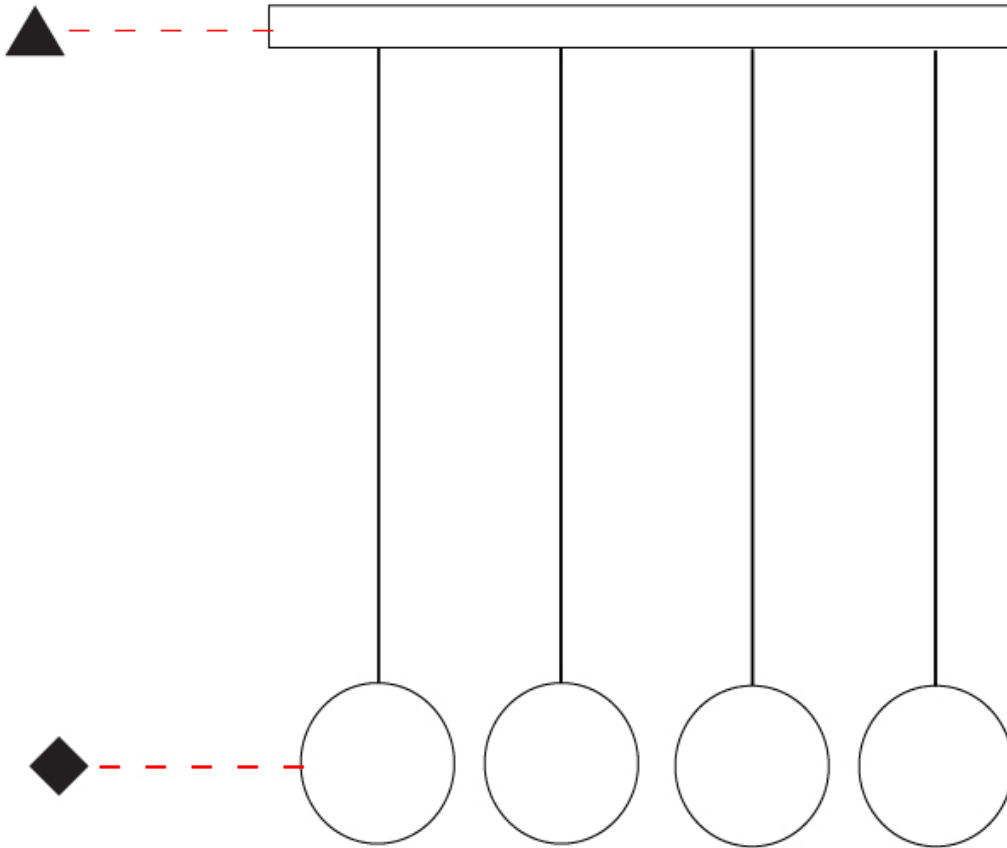

DO NOT DISTURB SUSPENSION

D131117-

PROJECT _____

TYPE _____

SPECIFIER _____

QUANTITY _____

DATE _____

D