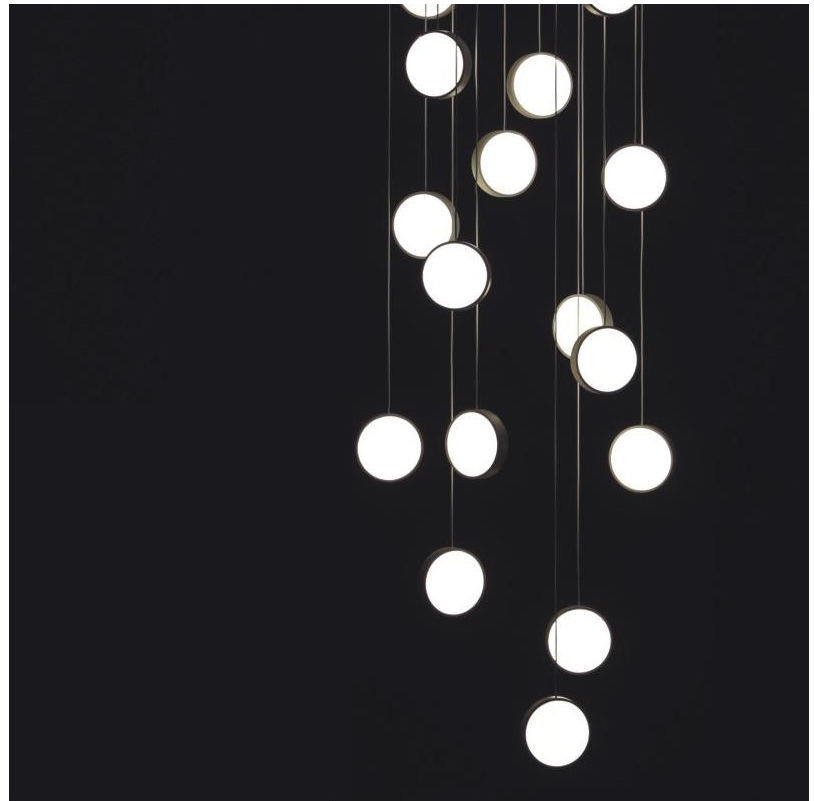

base number   Finish
Options

1. To build a product code in our configurator select the specify button on the base model # product page
2. To build a manual product code on this datasheet choose from the options listed below in blue font and add the suffix to the base model #

GENERAL

Series: Do Not Disturb
Brand: Knikerboker
Division: Design
Mounting Type: Suspension
Mounting Location: Ceiling
Subcategory: Ambient

PHYSICAL

Shape: Round
Diameter (mm): 900
Diameter (in): 35 ⁷/₁₆
Max. Overall Height (mm): 2000
Max. Overall Height (in): 78 ³/₄
Light Distribution: Direct / Indirect
Diffuser: Opal
Fixture Finish: [EWH](#) / [EBK](#) / [MAN](#) / [COF](#) / [PRD](#) / [SLF](#) / [GLF](#) / [CLF](#) / [BRL](#)
Fixture Material: Aluminum
Cable Details: Silicon Coaxial Cable 10 Cables Of 1500mm / 59 1/16" 10 Cables Of 2000mm / 78 3/4"

ELECTRICAL

Lamp Type: LED
Input Wattage (W): 160
Total Output Wattage (W): 140
Dimming: 0-10V Dimming / Phase Dimming (120Vac Only)
Driver Included: Yes
Driver Location: Integrated
Driver Type: Constant Voltage - Universal
Driver Class: Class 2
Input Voltage (V): 120 - 277
Output Voltage (V): 24
Upon Request: (Not included - see components) Remote: Phase dimming @120Vac only / (Included) Integral: 0-10Vdc dimming / 277Vac

LED

Number of LEDs: 20
Color Temperature (°K): 3000
Max. Delivered Lumen (lm): 2000
CRI: >85 CRI
Lamp Life (hrs): 50000

OPTICAL

RATINGS AND CERTIFICATIONS

Certified By: Certified for North American Standards
IP rating: IP20