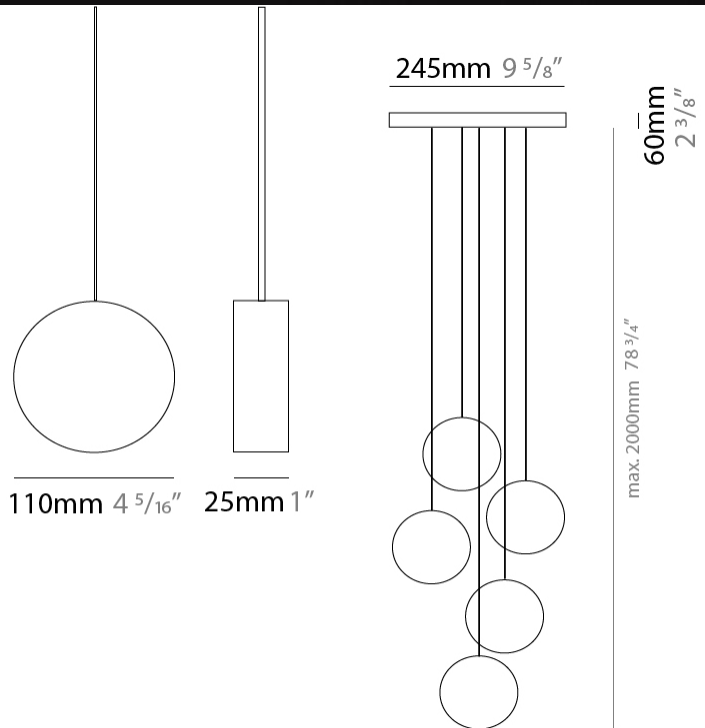

PROJECT	_____
TYPE	_____
SPECIFIER	_____
QUANTITY	_____
DATE	_____

DO NOT DISTURB SUSPENSION

D131121-

base number _____
Finish _____
Options _____

1. To build a product code in our configurator select the specify button on the base model # product page
2. To build a manual product code on this datasheet choose from the options listed below in blue font and add the suffix to the base model #

GENERAL

Series: Do Not Disturb
Partner: Knikerboker
Division: Design
Installation: Suspension
Product Type: Pendant
Mounting Location: Ceiling
Light Distribution: Direct / Indirect

PHYSICAL

Shape: Round
Diameter (mm): 245
Diameter (in): 9 5/8
Height (mm): 1500
Height (in): 59 1/16
Diffuser: Opal
Fixture Finish: [EWH](#) / [EBK](#) / [MAN](#) / [COF](#) / [PRD](#) / [SLF](#) / [GLF](#) / [CLF](#) / [BRL](#)
Fixture Material: Aluminum
Cable Details: Silicon Coaxial Cable 1500mm / 59 1/16"

ELECTRICAL

Lamp Type: LED
Input Wattage (W): 40
Total Output Wattage (W): 35
Dimming: Non-Dimmable
Driver Included: Yes
Driver Location: Integrated
Driver Type: Constant Voltage - Universal
Driver Class: Class 2
Input Voltage (V): 120 - 277
Output Voltage (V): 24
Upon Request: Remote: Phase dimming @120Vac only / Integral: 0-10Vdc dimming

LED

Number of LEDs: 5
Color Temperature (°K): 3000
Max. Delivered Lumen (lm): 5000
CRI: >85 CRI
Lamp Life (hrs): 50000

OPTICAL

RATINGS AND CERTIFICATIONS

Certified By: Certified for North American Standards
IP rating: IP20