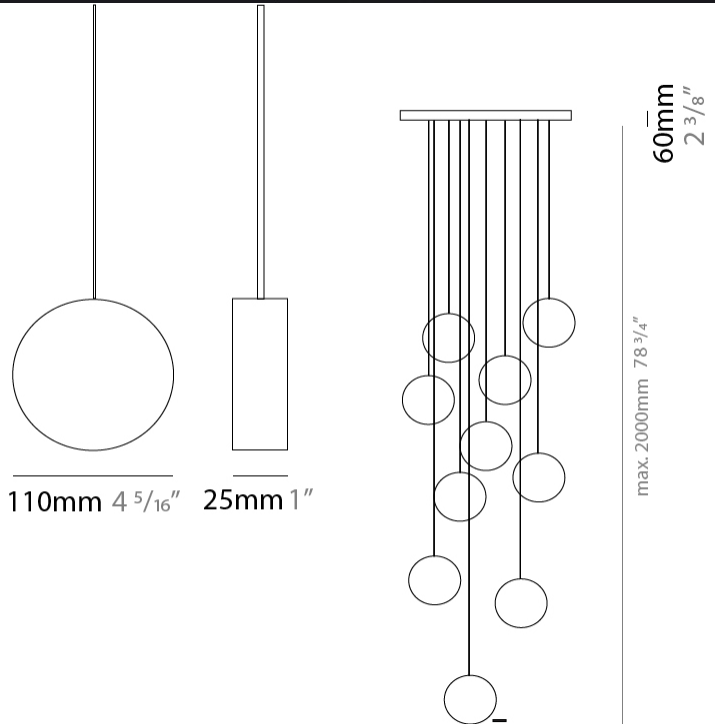

PROJECT	
TYPE	
SPECIFIER	
QUANTITY	
DATE	

DO NOT DISTURB SUSPENSION

D131561-

base number   Finish
Options

1. To build a product code in our configurator select the specify button on the base model # product page
2. To build a manual product code on this datasheet choose from the options listed below in blue font and add the suffix to the base model #

GENERAL

Series: Do Not Disturb
Brand: Knikerboker
Division: Design
Mounting Type: Suspension
Mounting Location: Ceiling
Subcategory: Pendant

PHYSICAL

Shape: Round
Diameter (mm): 500
Diameter (in): 19 11/16
Extension (mm): 1500
Extension (in): 59 1/16
Light Distribution: Direct / Indirect
Diffuser: Opal
Fixture Finish: [EWH](#) / [EBK](#) / [MAN](#) / [COF](#) / [PRD](#) / [SLF](#) / [GLF](#) / [CLF](#) / [BRL](#)
Fixture Material: Aluminum
Cable Details: Silicion Coaxial Cable 1500 / 59 1/16

ELECTRICAL

Lamp Type: LED
Input Wattage (W): 80
Total Output Wattage (W): 70
Dimming: Non-Dimmable / 0-10V Dimming
Driver Included: Yes
Driver Location: Integrated
Driver Type: Constant Voltage - Universal
Driver Class: Class 2
Input Voltage (V): 120 - 277
Output Voltage (V): 24
Upon Request: Remote: Phase dimming @120Vac only

LED

Number of LEDs: 10
Color Temperature (°K): 3000
Max. Delivered Lumen (lm): 10000
CRI: >85 CRI
Lamp Life (hrs): 50000

OPTICAL

RATINGS AND CERTIFICATIONS

Certified By: CSA Certified to UL and CSA Standards
IP rating: IP20