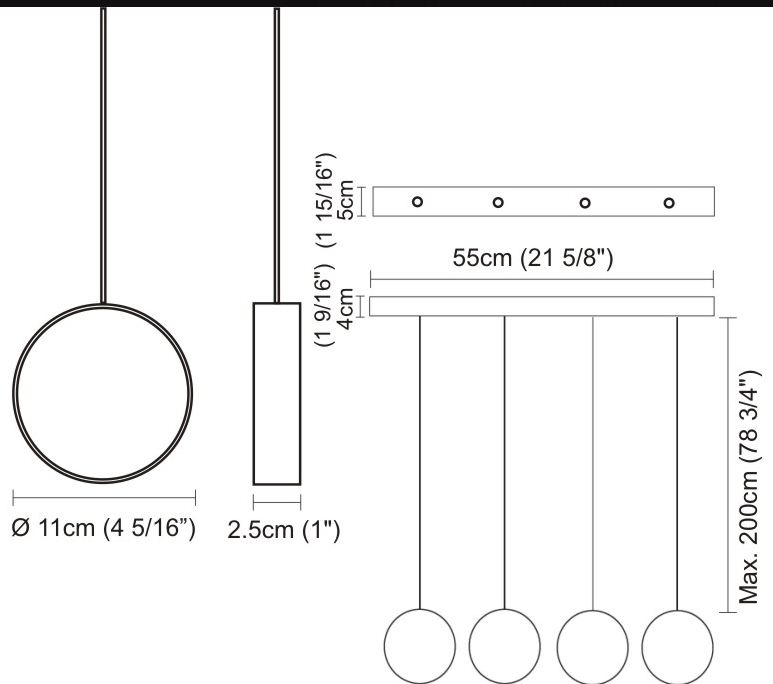

DO NOT DISTURB SUSPENSION

D131117-

base number _____
Finish Options _____

1. To build a product code in our configurator select the specify button on the base model # product page
2. To build a manual product code on this datasheet choose from the options listed below in blue font and add the suffix to the base model #

GENERAL

Series: Do Not Disturb
Brand: Knikerboker
Division: Design
Mounting Type: Suspension
Mounting Location: Ceiling
Subcategory: Ambient

PHYSICAL

Shape: Round
Length (mm): 550
Length (in): 21 ⁵/₈
Width (mm): 50
Width (in): 2
Light Distribution: Direct / Indirect
Diffuser: Opal
Fixture Finish: EWH / EBK / MAN / COF / PRD / SLF / GLF / CLF / BRL
Fixture Material: Aluminum
Cable Details: Silicon Coaxial Cable 1500mm / 59 1/16"

ELECTRICAL

Lamp Type: LED
Input Wattage (W): 32
Total Output Wattage (W): 28
Dimming: 0-10V Dimming / Phase Dimming (120Vac Only)
Driver Included: Yes
Driver Location: Integrated
Driver Type: Constant Voltage - Universal
Driver Class: Class 2
Input Voltage (V): 120 - 277
Output Voltage (V): 24
Upon Request: (Not included - see components) Remote: Phase dimming @120Vac only / (Included) Integral: 0-10Vdc dimming / 277Vac

LED

Number of LEDs: 4
Color Temperature (°K): 3000
Max. Delivered Lumen (lm): 4000
CRI: >85 CRI
Lamp Life (hrs): 50000

OPTICAL

RATINGS AND CERTIFICATIONS

Certified By: Certified for North American Standards
IP rating: IP20