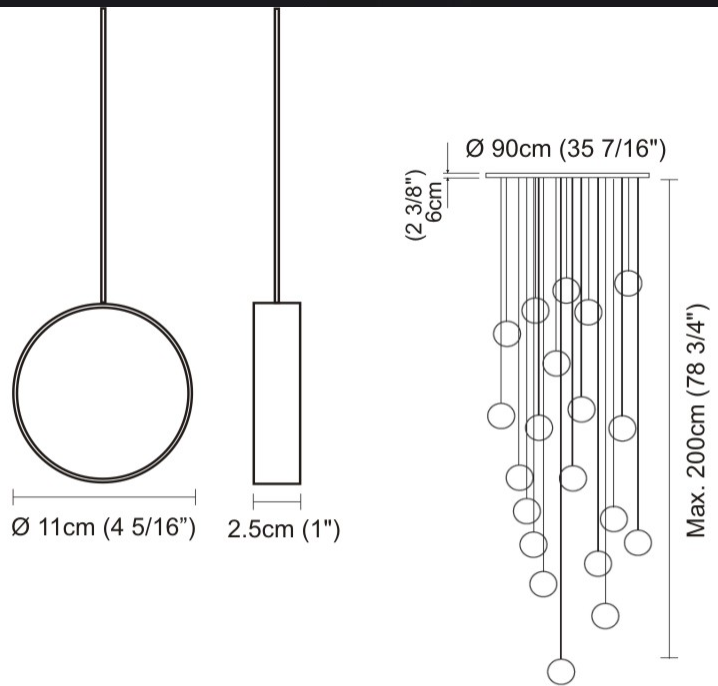

1. To build a product code in our configurator select the specify button on the base model # product page
2. To build a manual product code on this datasheet choose from the options listed below in blue font and add the suffix to the base model #

GENERAL

Series: Do Not Disturb
Brand: Knikerboker
Division: Design
Mounting Type: Suspension
Mounting Location: Ceiling
Subcategory: Ambient

PHYSICAL

Shape: Round
Diameter (mm): 900
Diameter (in): 35 7/16
Max. Overall Height (mm): 2000
Max. Overall Height (in): 78 3/4
Light Distribution: Direct / Indirect
Diffuser: Opal
Fixture Finish: EWH / EBK / MAN / COF / PRD / SLF / GLF / CLF / BRL
Fixture Material: Aluminum
Cable Details: Silicon Coaxial Cable 10 Cables Of 1500mm / 59 1/16" 10 Cables Of 2000mm / 78 3/4"

ELECTRICAL

Lamp Type: LED
Input Wattage (W): 160
Total Output Wattage (W): 140
Dimming: 0-10V Dimming / Phase Dimming (120Vac Only)
Driver Included: Yes
Driver Location: Integrated
Driver Type: Constant Voltage - Universal
Driver Class: Class 2
Input Voltage (V): 120 - 277
Output Voltage (V): 24
Upon Request: (Not included - see components) Remote: Phase dimming @120Vac only / (Included) Integral: 0-10Vdc dimming / 277Vac

LED

Number of LEDs: 20
Color Temperature (°K): 3000
Max. Delivered Lumen (lm): 2000
CRI: >85 CRI
Lamp Life (hrs): 50000

OPTICAL

RATINGS AND CERTIFICATIONS

Certified By: Certified for North American Standards
IP rating: IP20