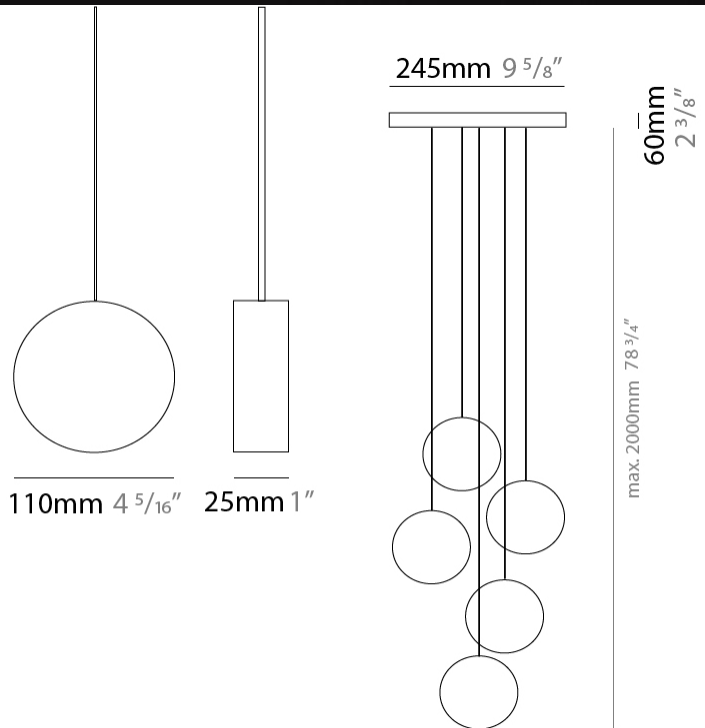

DO NOT DISTURB SUSPENSION

D131121-

base number _____
Finish _____
Options _____

1. To build a product code in our configurator select the specify button on the base model # product page
2. To build a manual product code on this datasheet choose from the options listed below in blue font and add the suffix to the base model #

GENERAL

Series: Do Not Disturb
Brand: Knikerboker
Division: Design
Mounting Type: Suspension
Mounting Location: Ceiling
Subcategory: Ambient

PHYSICAL

Shape: Round
Diameter (mm): 245
Diameter (in): 9 5/8
Height (mm): 1500
Height (in): 59 1/16
Light Distribution: Direct / Indirect
Diffuser: Opal
Fixture Finish: [EWH](#) / [EBK](#) / [MAN](#) / [COF](#) / [PRD](#) / [SLF](#) / [GLF](#) / [CLF](#) / [BRL](#)
Fixture Material: Aluminum
Cable Details: Silicon Coaxial Cable 1500mm / 59 1/16"

ELECTRICAL

Lamp Type: LED
Input Wattage (W): 40
Total Output Wattage (W): 35
Dimming: Non-Dimmable
Driver Included: Yes
Driver Location: Integrated
Driver Type: Constant Voltage - Universal
Driver Class: Class 2
Input Voltage (V): 120 - 277
Output Voltage (V): 24
Upon Request: Remote: Phase dimming @120Vac only / Integral: 0-10Vdc dimming

LED

Number of LEDs: 5
Color Temperature (°K): 3000
Max. Delivered Lumen (lm): 5000
CRI: >85 CRI
Lamp Life (hrs): 50000

OPTICAL

RATINGS AND CERTIFICATIONS

Certified By: Certified for North American Standards
IP rating: IP20