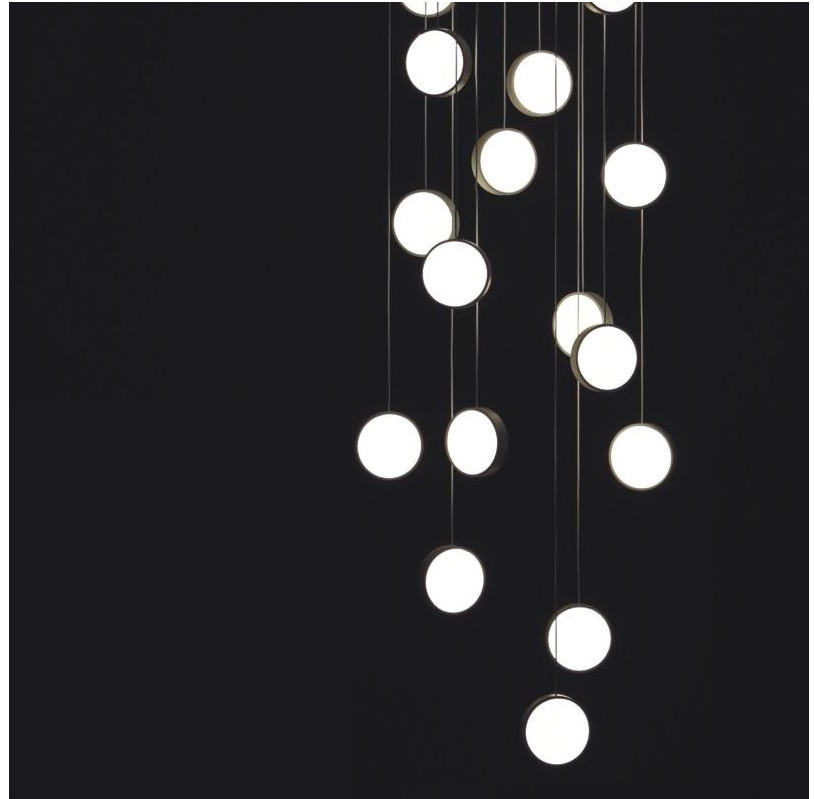

DO NOT DISTURB SUSPENSION

D131561-

base number _____
Finish _____
Options _____

1. To build a product code in our configurator select the specify button on the base model # product page
2. To build a manual product code on this datasheet choose from the options listed below in blue font and add the suffix to the base model #

GENERAL

Series: Do Not Disturb
Partner: Knikerboker
Division: Design
Installation: Suspension
Product Type: Pendant
Mounting Location: Ceiling
Light Distribution: Direct / Indirect

PHYSICAL

Shape: Round
Diameter (mm): 500
Diameter (in): 19 13/16
Extension (mm): 1500
Extension (in): 59 1/16
Diffuser: Opal
Fixture Finish: [EWH](#) / [EBK](#) / [MAN](#) / [COF](#) / [PRD](#) / [SLF](#) / [GLF](#) / [CLF](#) / [BRL](#)
Fixture Material: Aluminum
Cable Details: Silicion Coaxial Cable 1500 / 59 1/16

ELECTRICAL

Lamp Type: LED
Input Wattage (W): 80
Total Output Wattage (W): 70
Dimming: Non-Dimmable / 0-10V Dimming
Driver Included: Yes
Driver Location: Integrated
Driver Type: Constant Voltage - Universal
Driver Class: Class 2
Input Voltage (V): 120 - 277
Output Voltage (V): 24
Upon Request: Remote: Phase dimming @120Vac only

LED

Number of LEDs: 10
Color Temperature (°K): 3000
Max. Delivered Lumen (lm): 10000
CRI: >85 CRI
Lamp Life (hrs): 50000

OPTICAL

RATINGS AND CERTIFICATIONS

Certified By: CSA Certified to UL and CSA Standards
IP rating: IP20