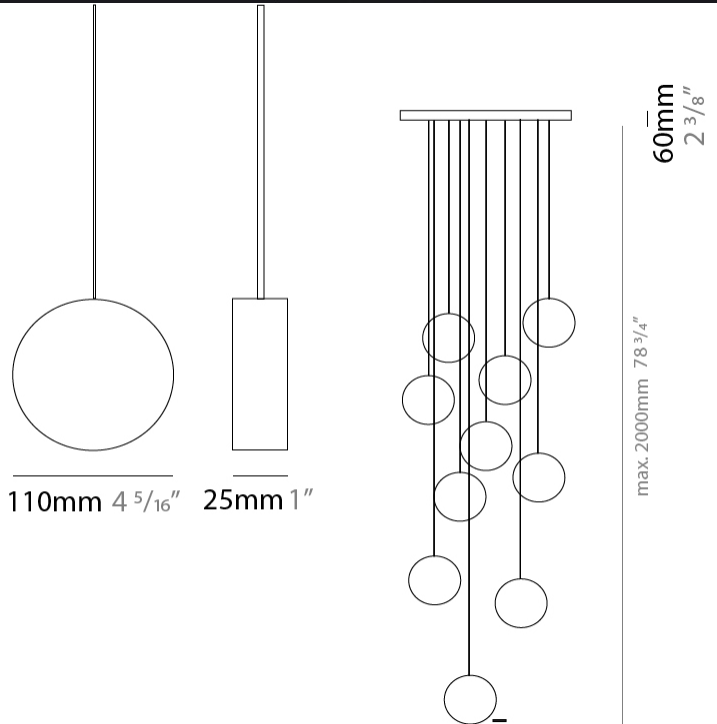

DO NOT DISTURB SUSPENSION

D131561-

base number _____
Finish _____
Options _____

1. To build a product code in our configurator select the specify button on the base model # product page
2. To build a manual product code on this datasheet choose from the options listed below in blue font and add the suffix to the base model #

GENERAL

Series: Do Not Disturb
Partner: Knikerboker
Division: Design
Installation: Suspension
Product Type: Pendant
Mounting Location: Ceiling
Light Distribution: Direct / Indirect

PHYSICAL

Shape: Round
Diameter (mm): 500
Diameter (in): 19 13/16
Extension (mm): 1500
Extension (in): 59 1/16
Diffuser: Opal
Fixture Finish: [EWH](#) / [EBK](#) / [MAN](#) / [COF](#) / [PRD](#) / [SLF](#) / [GLF](#) / [CLF](#) / [BRL](#)
Fixture Material: Aluminum
Cable Details: Silicion Coaxial Cable 1500 / 59 1/16

ELECTRICAL

Lamp Type: LED
Input Wattage (W): 80
Total Output Wattage (W): 70
Dimming: Non-Dimmable / 0-10V Dimming
Driver Included: Yes
Driver Location: Integrated
Driver Type: Constant Voltage - Universal
Driver Class: Class 2
Input Voltage (V): 120 - 277
Output Voltage (V): 24
Upon Request: Remote: Phase dimming @120Vac only

LED

Number of LEDs: 10
Color Temperature (°K): 3000
Max. Delivered Lumen (lm): 10000
CRI: >85 CRI
Lamp Life (hrs): 50000

OPTICAL

RATINGS AND CERTIFICATIONS

Certified By: CSA Certified to UL and CSA Standards
IP rating: IP20