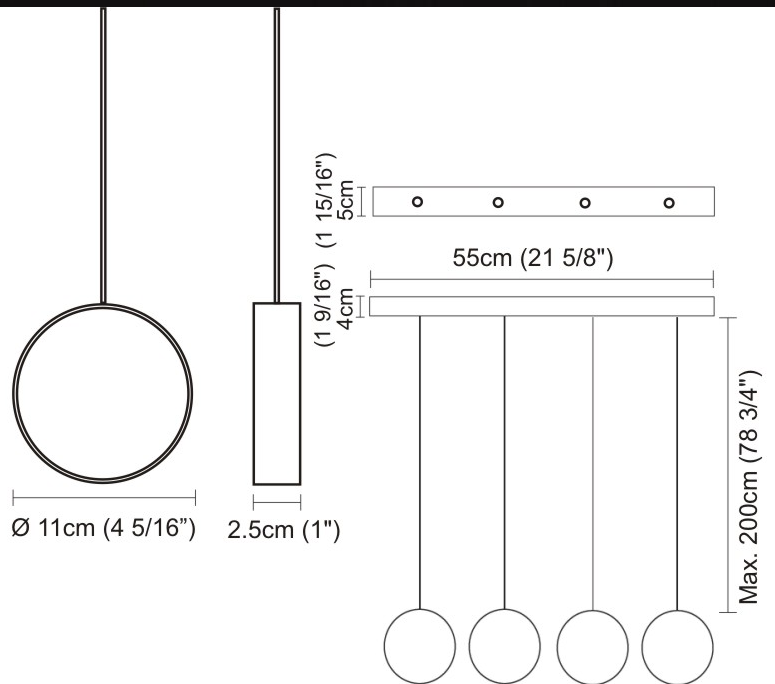

PROJECT	
TYPE	
SPECIFIER	
QUANTITY	
DATE	

DO NOT DISTURB SUSPENSION

D131117-

base number   Finish
Options

1. To build a product code in our configurator select the specify button on the base model # product page
2. To build a manual product code on this datasheet choose from the options listed below in blue font and add the suffix to the base model #

GENERAL

Series: Do Not Disturb
Partner: Knikerboker
Division: Design
Installation: Suspension
Product Type: Pendant
Mounting Location: Ceiling
Light Distribution: Direct / Indirect

PHYSICAL

Shape: Round
Length (mm): 550
Length (in): 21 5/8
Width (mm): 50
Width (in): 2
Diffuser: Opal
Fixture Finish: [EWH / EBK / MAN / COF / PRD / SLF / GLF / CLF / BRL](#)
Fixture Material: Aluminum
Cable Details: Silicon Coaxial Cable 1500mm / 59 1/16"

ELECTRICAL

Lamp Type: LED
Input Wattage (W): 32
Total Output Wattage (W): 28
Dimming: 0-10V Dimming / Phase Dimming (120Vac Only)
Driver Included: Yes
Driver Location: Integrated
Driver Type: Constant Voltage - Universal
Driver Class: Class 2
Input Voltage (V): 120 - 277
Output Voltage (V): 24
Upon Request: (Not included - see components) Remote: Phase dimming @120Vac only / (Included) Integral: 0-10Vdc dimming / 277Vac

LED

Number of LEDs: 4
Color Temperature (°K): 3000
Max. Delivered Lumen (lm): 4000
CRI: >85 CRI
Lamp Life (hrs): 50000

OPTICAL

RATINGS AND CERTIFICATIONS

Certified By: Certified for North American Standards
IP rating: IP20